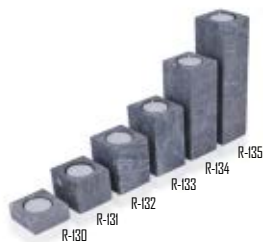

CANDLE HOLDERS

The combination of fire and stone always becomes an intriguing mix that draws us back to the Stone Age. These elements of nature, when placed together, become a harmonious and impressive product called Kivistone candle holders! Whether the occasion is official

or festive, Kivistone candle holders stand out because it makes its environment warm and cozy.

code: **R-95** (set, 6pcs)
size: 360 x 60 x 240mm
weight: 7.4kg